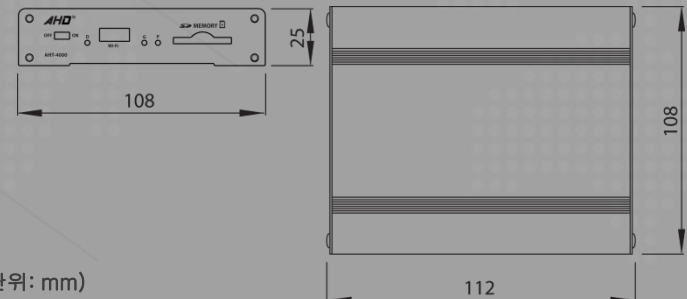

제품 크기

AHT-4000

Features & Specification

- Front 1080P Rear 720P Side 720P
- SD Memory (Up To 128GB)
- Digital Zooming
- Optional GPS
- Built-in G-Sensor
- Low Battery Monitoring (Cut-off Function)
- Temperature Working: -10~70°C Keeping: -40~85°C
- WIFI (App) (Apple & android) - Option
- PC Viewer (OS support : Windows XP or higher version)
- Voltage : 12~24V
- Size: 105 x 107 x 22 mm (Main body)

Video Input/ Output	Front Camera	Resolution/Frame Rate	1280 x 720 @ 30
		Signal/Connector	CVBS(AHD2.0)/3.5PI 4P Stereo Jack
		Camera Voltage	+10V dc@150mA
	Rear Camera	Resolution/Frame Rate	1280 x 720 @ 30
		Signal/Connector	CVBS(AHD1.0)/3.5PI 4P Stereo Jack
		Camera Voltage	+10V dc@150mA
	Side Camera	Resolution/Frame Rate	1280x720@30
Signal/Connector		CVBS(NTSC)/3.5PI 4P Stereo Jack	
Video Output	Camera Voltage	+10V dc@150mA	
	Signal/Connector	CVBS(NTSC)/2.5 Pi 4P Stereo Jack	
Audio	MIC	External Input	Condenser MIC
		Connector	3.5 Pi 4P Stereo Jack
	Buzzer	Internal Buzzer	O
Save	SD-Card	Interface	SDIO 2.0
		Supported Card	SDHC/SDXC
		Maximum Capacity	32GB
		File System	FAT32
	Recording Mode	Driving Mode	Infinite/Event
		Parking Mode	Motion/Event
		Front Camera	1280 x 720 @ 30
Recording Resolution	Rear Camera	1280 x 720 @ 30	
	Side Camera	1280 x 720 @ 30	
Viewer	PC Viewer	Available OS	Windows XP(more than SP3), 7,8, 10
		Function	Video Data Output, Setting
	Smart Phone APP (Option)	Android	Backup, Live Surveillance, Setting
ETC	GPS(option)	i-OS	Backup, Live Surveillance, Setting
	USB(option)	Connector	2.5 Pi 4P Stereo Jack
		WLAN	Wi-Fi
	LED	Red Color	P(Power)
Green Color		GPS	
Yellow Color		D(Driving)	
Power	System Power Supply	Power Input	DC 12~15 @ 1.2A/24~27V @ 1.2A
		Power Consumption	TBD
		Connector	3.5 Pi 3P DC Jack
		Switch	Sliding Method
Environment	Temperature	Operating	-20~70 °C
		Keeping	-40~85 °C