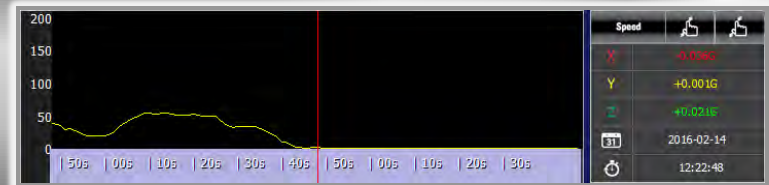

Navigation controls: Play, Stop, Previous, Next, Full Screen, Volume, Progress (0, 5, 10)