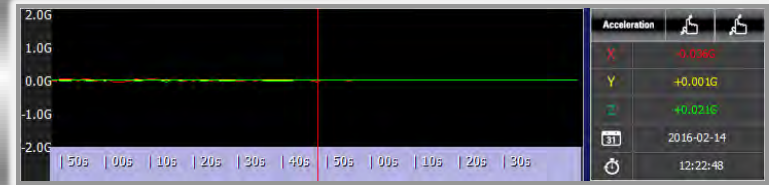

Navigation controls: Play, Stop, Previous, Next, Full Screen, Volume, Progress (0, 5, 10)