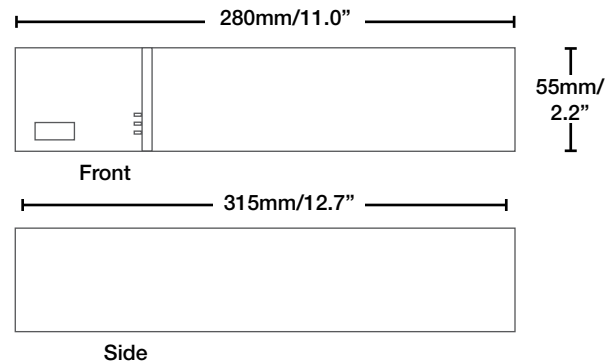

Dimensions

Product Information

UPC:	DH104000 4 Channel, no HDD	8-41430-00643-5
	DH104501 4 Channel 500GB HDD	8-41430-00644-2
	DH1041TB 4 Channel 1TB HDD	8-41430-00645-9
	DH108000 8 Channel, no HDD	8-41430-00646-6
	DH108501 8 Channel 500GB HDD	8-41430-00647-3
	DH1081TB 8 Channel 1TB HDD	8-41430-00648-0

Weight:	3.16kg/6.8lbs
Package Dimensions:	340mm x 145mm x 410mm / 13.4" x 5.7" x 16.1" (W x H x D)
Includes:	DVR, HDD Pre-Installed, Remote Control, Power Supply, Software application CD