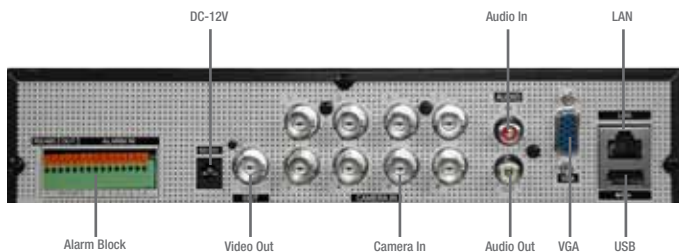

Specifications

Video IN/Loop Out:	4ch: 4 input, 8ch: 8 in put
Video Display:	4ch: 1,4 Split, 8ch: 1,4,8 Split
Monitor Out:	1 ch
Spot Out:	N/A
Audio In/Out::	1 In/1 Out
Video Compression:	H.264 hardware codec
PIP Display:	YES
Live Display Resolution:	NTSC: 704 X 480, PAL: 704 X 576
Dual Stream Resolution (Pixel):	
Main (Recording):	NTSC: 704X480, 704X240, 352X240 PAL: 704X576, 704X288, 352X288
Sub (Network):	NTSC: 350 x 240 PAL: 352 x 288
Recording Speed: NTSC:	- 4ch: 120fps, 704X480 / 120fps, 704X240 / 120fps, 360x240 - 8ch: 120fps, 704X480 / 240fps, 704X240 / 240fps, 360x240
Recording Speed: PAL	- 4ch: 100fps, 704x576 / 100fps, 704x288 / 100fps, 352x288 - 8ch: 100fps, 704x576 / 200fps, 704x288 / 200fps, 352x288
Pre-Alarm:	10 SEC
Post- Alarm:	Embedded Linux
OS:	Embedded Linux
MAC OS:	YES. Supports PC & Mac OS
3G / GRPS:	Symbian, Win Mobile, Black Berry, iPhone, Android
Network:	10/100 Base T
USB:	USB 2.0 (Front - Backup) + USB 1.1 (Rear - Mouse)
SATA HDD:	Max 1EA
PTZ:	RS485
Alarm Function:	4 In / 1 Out (NO/NC)
Remote Control:	IR Input
Front LED:	Power, REC, NET
Power Adaptor:	Adaptor 12V, 3A
Power Source:	36W

*check website for compatibility listing

Back Panel